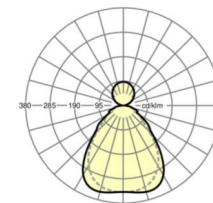

CHARACTERISTICS

Order number	46205014170
EAN number	4020863378333
Commodity code	94051190
Certification mark	IP 20, Protection class I, VDU 65° < 3000, F, Indoor, CE
Impact resistance (IK rating)	IK02
Ambient temperatur	ta 25°C
Warranty period	5 years
State funding programs	BEG - Federal funding for efficient buildings (valid only for Germany)

ELECTRICAL ENGINEERING

Controller	Electronic driver (1 pcs.)
System output	48W
Mains voltage	230V/50Hz
Circuit breakers (inrush current)	8 pieces/B10, 13 pieces/B16, 13 pieces/C10, 21 pieces/C16
Energy efficiency class/light source	C

LIGHTING TECHNOLOGY

Placement	LED, Colour rendering/Light colour CRI ≥ 80 / 4000K
Colour tolerance (MacAdam)	3SDCM
Nominal luminous flux	6414lm
LED service life	50000h L90/B10 (Tq 25°C)
Luminaire luminous efficiency	135lm/W
UGR lat./long.	17.1 / 16.4

MECHANICS

Housing colour	traffic white RAL 9016
Dimensions (LxWxH/DxH)	1558mm x 321mm x 24mm
Weight (net)	6kg
Type of installation	Pendant individual mounting, Pendant light strip mounting

Dimensions

L	1558 mm	Length
B	321 mm	Width
H	24 mm	Height
A1	900 mm	Mounting distance single mounting
P min	150 mm	Minimum suspension length
P max	1900 mm	Maximum suspension length

DEEP-LINK

<https://www.regiolum.de/en/article/46205014170>